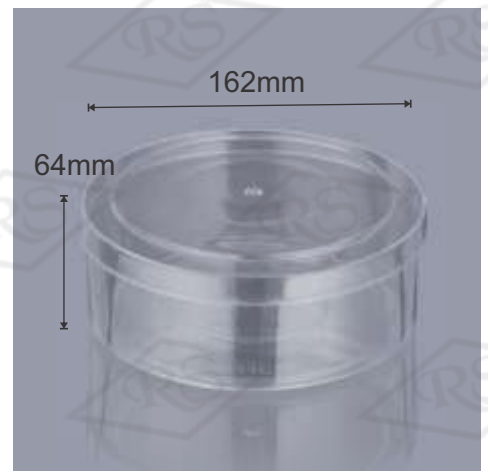

## Toffee Small

**Usage:** Multipurpose Crystal Box

**Volume:** 550 ml

**Size:** (Inches.) 6.3 \* 1.7  
(cms.) 16.2 \* 4.3

## Toffee Big

**Usage:** Multipurpose Crystal Box

**Volume:** 1090 ml

**Size:** (Inches.) 6.3 \* 2.5  
(cms.) 16.2 \* 6.4