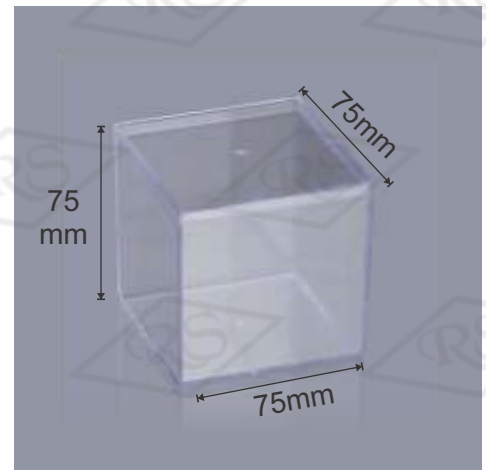

## Cube 50mm

**Usage:** Chocolate, Dry Fruits, Bakery Etc.

**Volume:** 130 ml

**Size:** (Inches.) 2 \* 2 \* 2  
(cms.) 5.3 \* 5.3 \* 5.3

## Cube 75mm

**Usage:** Multipurpose Crystal Box

**Volume:** 350 ml

**Size:** (Inches.) 2.9 \* 2.9 \* 2.9  
(cms.) 7.5 \* 7.5 \* 7.5