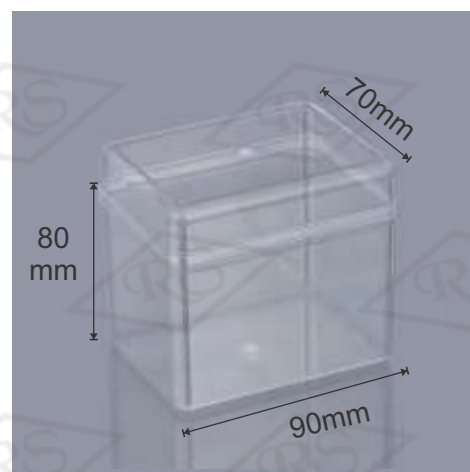

Crystal L-1

Usage: Multipurpose Crystal Box

Volume: 340 ml

Size: (Inches.) 3.5* 2.7 * 3.1
(cms.) 9 * 7 * 8