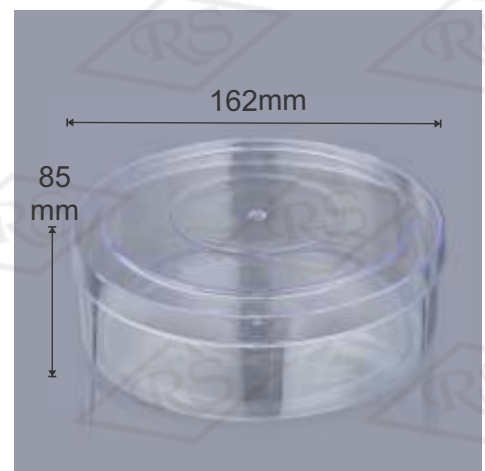

Toffee No-22

Usage: Chocolate, Dry Fruits, Bakery etc.

Volume: 900 ml

Size: (Inches.) 6.3 * 2.1
(cms.) 16.2 * 5.5