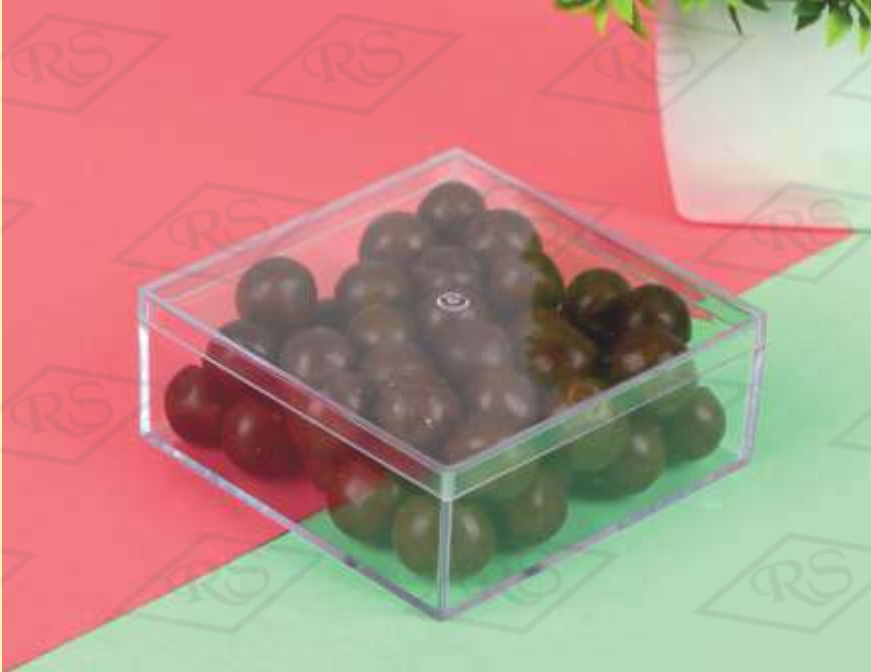

## Sharp 00

**Usage:** Chocolate, Dry Fruits, Bakery etc.

**Volume:** 130 ml

**Size:** (Inches.) 2.9 \* 2.9 \* 1.1  
(cms.) 7.5 \* 7.5 \* 3