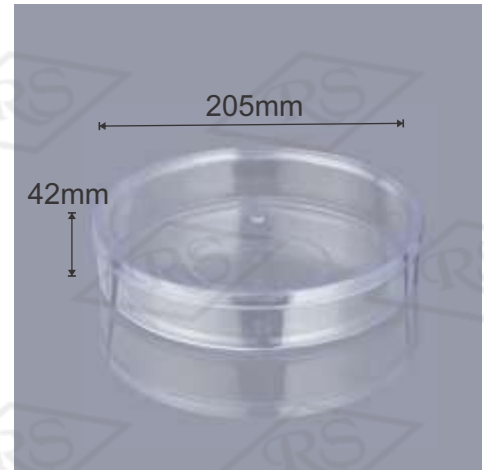

Tutti Fruity No 1

Usage: Multipurpose Crystal Box

Volume: 1000 ml

Size: (Inches.) 8 * 1.7
(cms.) 20.5 * 4.3