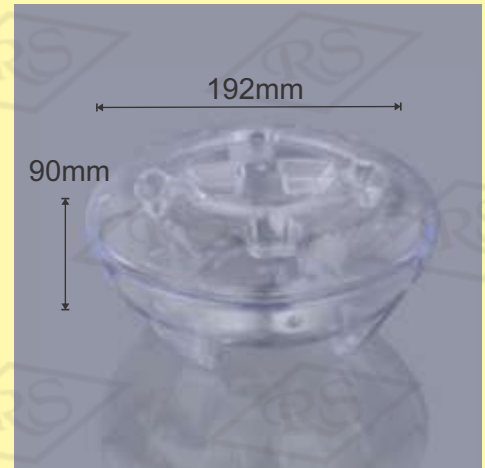

## Sharp 22

**Usage:** Multipurpose Crystal Box

**Volume:** 1340 ml

**Size:** (Inches.) 9.6 \* 6.2 \* 2  
(cms.) 24.5 \* 16 \* 5

## Angoora

**Usage:** Murabba, Confectionary Etc.

**Volume:** 1000 ml

**Size:** (Inches.) 7.5 \* 3.5  
(cms.) 19.2 \* 9