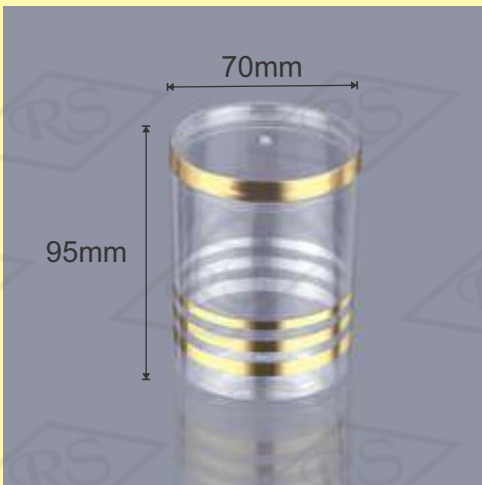

RC-1

Usage:

Multipurpose Crystal Box

Volume : 310 ml