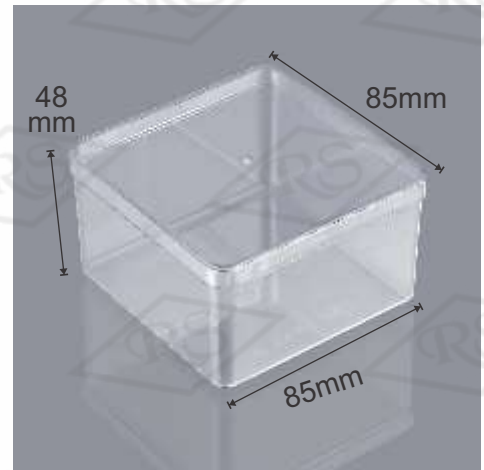

MFP 313

Usage: Multipurpose Crystal Box

Volume: 197 gm

Size: (Inches.) 3.4 * 3.4 * 2
(cms.) 8.5 * 8.5 * 5