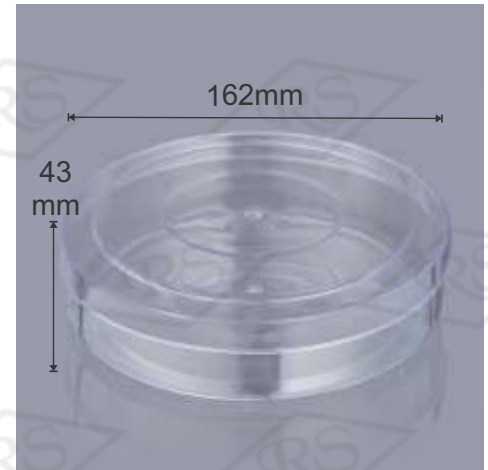

## Sharp 00

**Usage:** Chocolate, Dry Fruits, Bakery etc.

**Volume:** 130 ml

**Size:** (Inches.) 2.9 \* 2.9 \* 1.1  
(cms.) 7.5 \* 7.5 \* 3

## Sharp 111

**Usage:** Multipurpose Crystal Box

**Volume:** 270 ml

**Size:** (Inches.) 5.8 \* 3.2 \* 1.1  
(cms.) 14.8 \* 8.2 \* 3

## Toffee Small

**Usage:** Multipurpose Crystal Box

**Volume:** 550 ml

**Size:** (Inches.) 6.3 \* 1.7  
(cms.) 16.2 \* 4.3