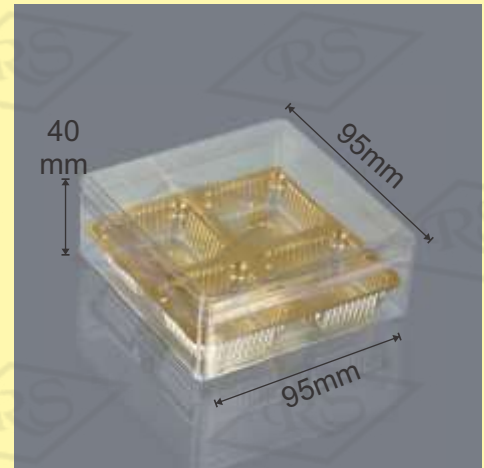

New Arrivals

MFP 301

Usage: Multipurpose Crystal Box

Volume: 270 ml

Size: (Inches.) 3.74 * 3.74 * 1.57
(cms.) 9.5 * 9.5 * 4.0