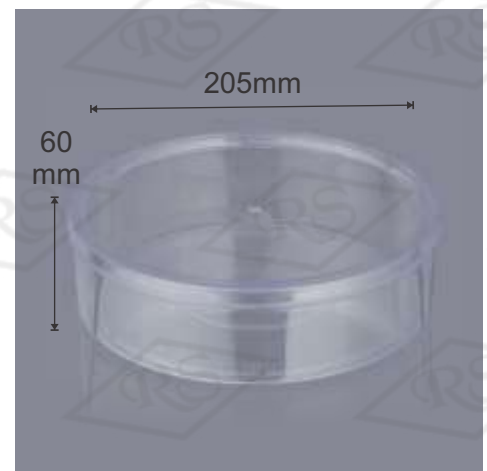

Tutti Fruity No 2

Usage: Multipurpose Crystal Box

Volume: 1660 ml

Size: (Inches.) 8 * 2.3
(cms.) 20.5 * 6