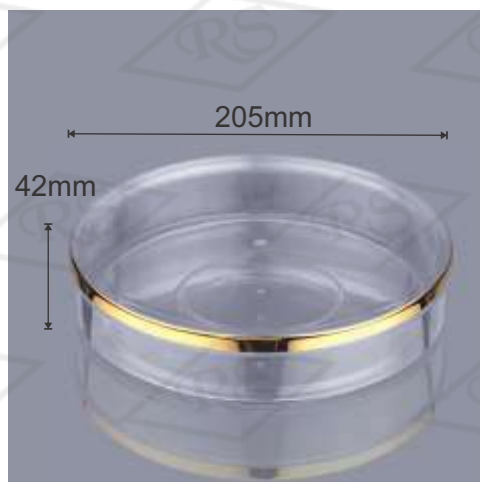

Tutti Fruity No 1

Usage :

Multipurpose Crystal Box

Volume : 990 ml