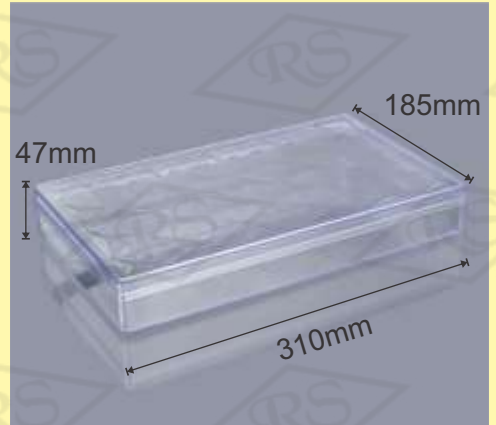

## Diamond 11

**Usage:** Multipurpose Crystal Box

**Volume:** 960 ml

**Size:** (Inches.) 7.7 \* 5.8 \* 1.8  
(cms.) 19.6 \* 14.8 \* 4.7

## Diamond 22

**Usage:** Sweets, Baklawa etc.

**Volume:** 650 ml

**Size:** (Inches.) 9.4 \* 9 \* 1.5  
(cms.) 24 \* 15 \* 4

## Diamond 33

**Usage:** Chocolate, Dry Fruits, Bakery etc.

**Volume:** 1500 ml

**Size:** (Inches.) 12.2 \* 7.2 \* 1.8  
(cms.) 31 \* 18.5 \* 4.7