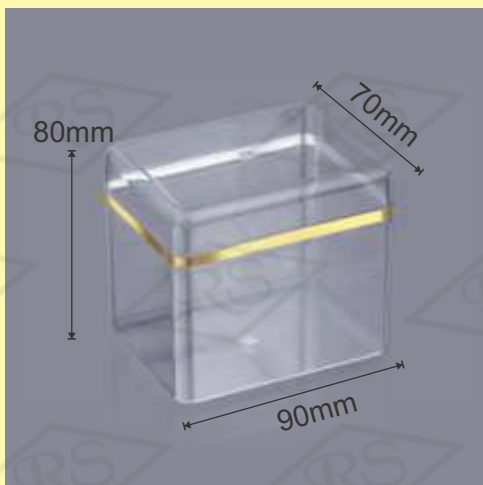

Crystal Oval Mini

Usage:

Multipurpose Crystal Box

Volume : 340 ml