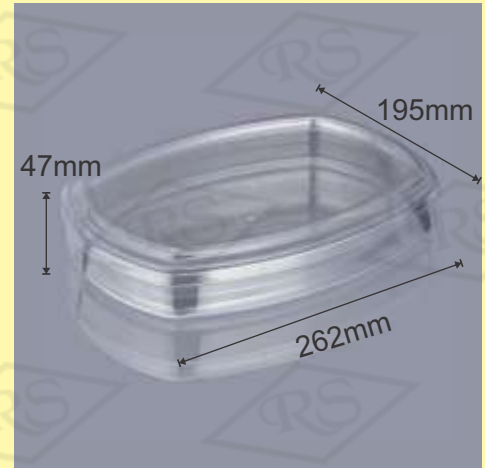

Crystal Oval Small

Usage: Multipurpose Crystal Box

Volume: 1050 ml

Size: (Inches.) 10.3 * 7.6 * 1.8
(cms.) 26.2 * 19.5 * 4.7