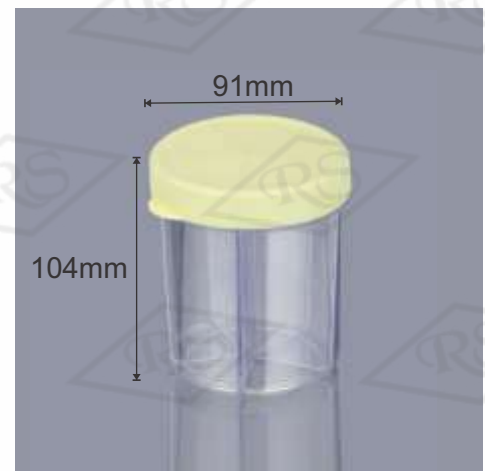

Five in One

Usage: Mouth Freshner etc.

Volume: 500 ml

Size: (Inches.) 3.5 * 4

(cms.) 9.1 * 10.4