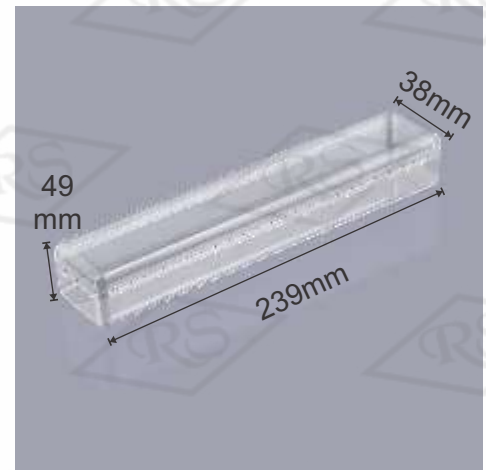

Long Dibbi 5 Cavity

Usage: Multipurpose Crystal Box

Volume: 208 ml

Size: (Inches.) 9.4 * 1.9 * 1.5
(cms.) 23.9 * 4.9 * 3.8