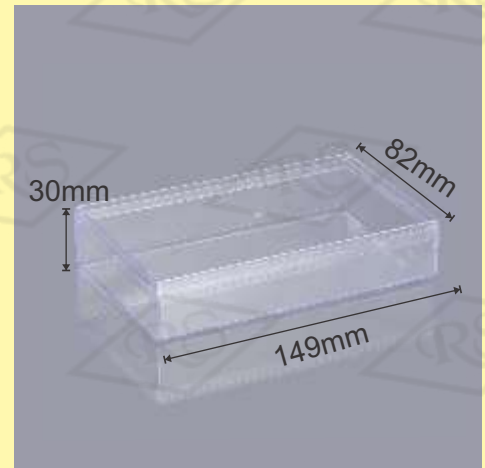

Sharp 111

Usage: Multipurpose Crystal Box

Volume: 270 ml

Size: (Inches.) 5.8 * 3.2 * 1.1
(cms.) 14.8 * 8.2 * 3