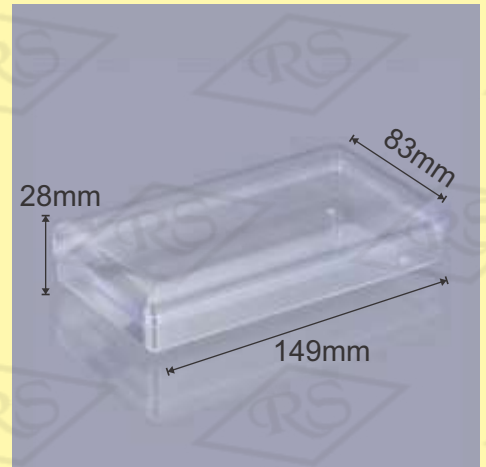

Sonali

Usage: Multipurpose Crystal Box

Volume: 188 ml

Size: (Inches.) 5.8 * 3.2 * 1.1
(cms.) 14.8 * 8.3 * 2.8