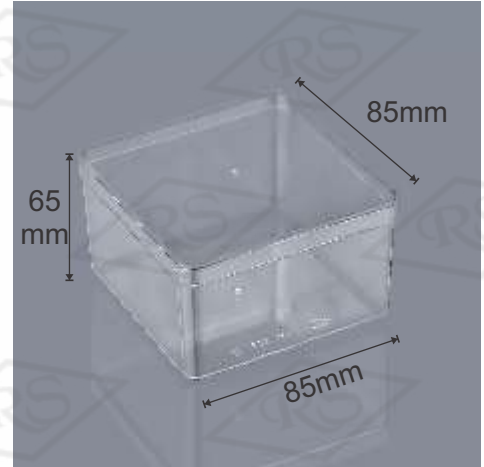

New Arrivals

MFP 303

Usage: Multipurpose Crystal Box

Volume: 365 ml

Size: (Inches.) 3.3 * 3.3 * 2.5
(cms.) 8.5 * 8.5 * 6.5