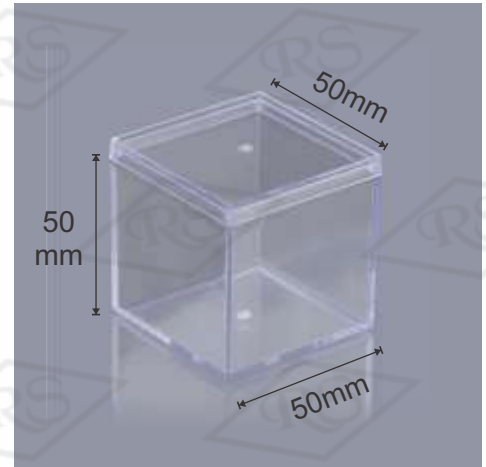

## Crystal L-2

**Usage:** Multipurpose Crystal Box

**Volume:** 650 ml

**Size:** (Inches.) 5.2 \* 3.5 \* 3.1  
(cms.) 13.3 \* 9 \* 8

## Cube 50mm

**Usage:** Chocolate, Dry Fruits, Bakery Etc.

**Volume:** 130 ml

**Size:** (Inches.) 2 \* 2 \* 2  
(cms.) 5.3 \* 5.3 \* 5.3