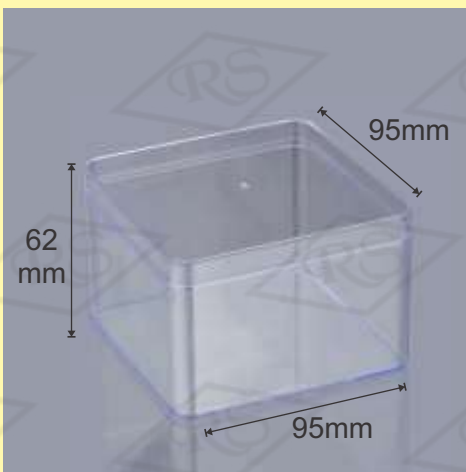

New Arrivals

MFP 304

Usage: Multipurpose Crystal Box

Volume: 450 ml

Size: (Inches.) 3.74 * 3.74 * 2.4
(cms.) 9.5 * 9.5 * 6.3