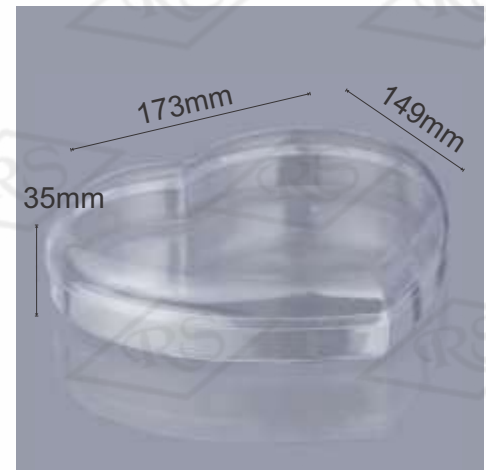

## Crystal Heart Small

**Usage:** Chocolate, Dry Fruits Etc.

**Volume:** 230 ml

**Size:** (Inches.) 5 \* 4.3 \* 1.5  
(cms.) 12.8 \* 11.1 \* 4

## Crystal Heart Big

**Usage:** Chocolate, Dry Fruits Etc.

**Volume:** 390 ml

**Size:** (Inches.) 6.8 \* 5.9 \* 1.3  
(cms.) 17.3 \* 15 \* 3.5