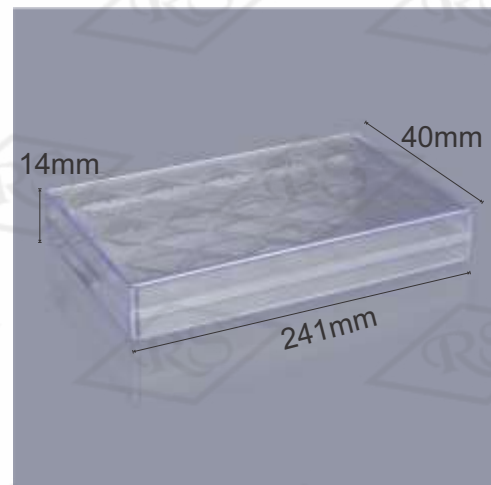

Diamond 22

Usage: Sweets, Baklawa etc.

Volume: 650 ml

Size: (Inches.) 9.4 * 9 * 1.5
(cms.) 24 * 15 * 4