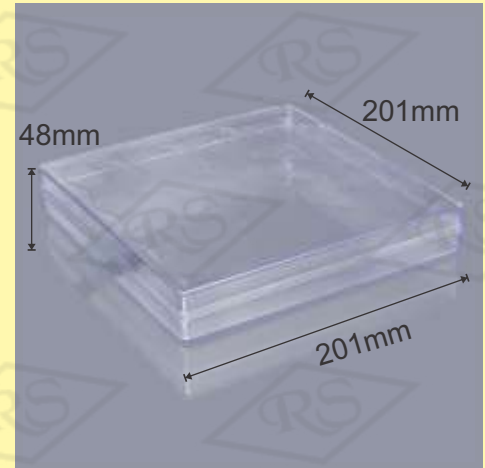

## Diamond 33

**Usage:** Chocolate, Dry Fruits, Bakery etc.

**Volume:** 1500 ml

**Size:** (Inches.) 12.2 \* 7.2 \* 1.8  
(cms.) 31 \* 18.5 \* 4.7

## Diamond O1

**Usage:** Multipurpose Crystal Box

**Volume:** 730 ml

**Size:** (Inches.) 5.9 \* 5.9 \* 1.8  
(cms.) 15 \* 15 \* 4.7

## Diamond 02

**Usage:** Multipurpose Crystal Box

**Volume:** 1270 ml

**Size:** (Inches.) 7.9 \* 7.9 \* 1.9  
(cms.) 20.1 \* 20.1 \* 4.75