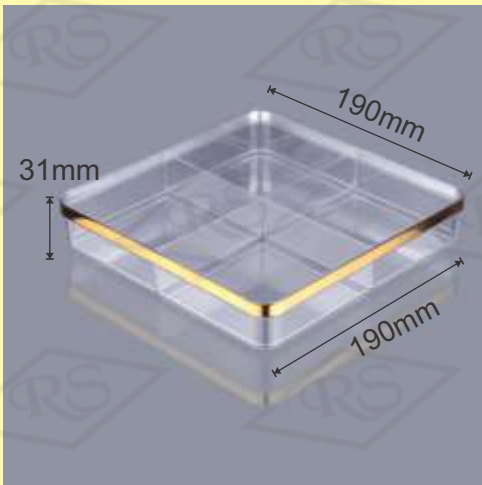

4 Partition

Usage:

Multipurpose Crystal Box

Volume : 970 ml