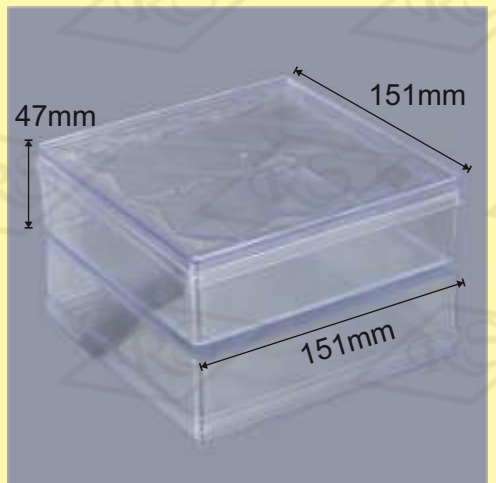

## Diamond 33

**Usage:** Chocolate, Dry Fruits, Bakery etc.

**Volume:** 1500 ml

**Size:** (Inches.) 12.2 \* 7.2 \* 1.8  
(cms.) 31 \* 18.5 \* 4.7

## Diamond O1

**Usage:** Multipurpose Crystal Box

**Volume:** 730 ml

**Size:** (Inches.) 5.9 \* 5.9 \* 1.8  
(cms.) 15 \* 15 \* 4.7