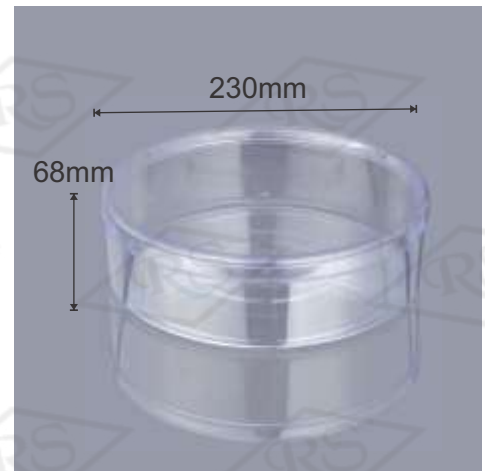

Tutti Fruity Super

Usage: Multipurpose Crystal Box

Volume: 2270 ml

Size: (Inches.) 9 * 2.6
(cms.) 23 * 6.8