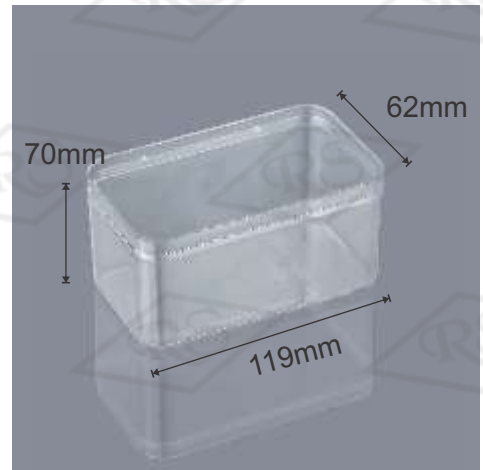

MFP 202

Usage: Multipurpose Crystal Box

Volume: 391 ml

Size: (Inches.) 4.6 * 2.4 * 2.7

(cms.) 11.9 * 6.2 * 7