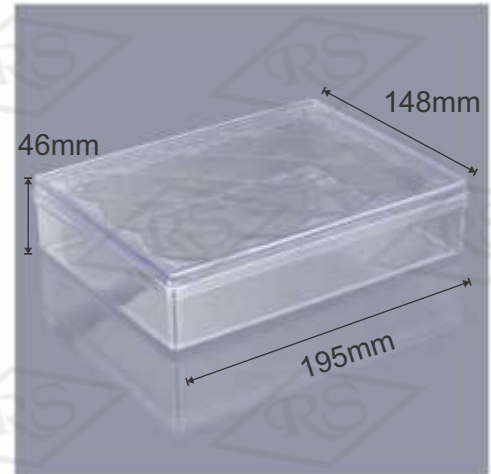

## Diamond 00

**Usage:** Multipurpose Crystal Box

**Volume:** 80 ml

**Size:** (Inches.) 2.9 \* 2.9 \* 1.1  
(cms.) 7.4 \* 7.4 \* 2.9

## Diamond 111

**Usage:** Chocolate & Confectionary  
Crystal Box

**Volume:** 180 ml

**Size:** (Inches.) 5.7 \* 3.1 \* 1.1  
(cms.) 14.6 \* 8 \* 3

## Diamond 11

**Usage:** Multipurpose Crystal Box

**Volume:** 960 ml

**Size:** (Inches.) 7.7 \* 5.8 \* 1.8  
(cms.) 19.6 \* 14.8 \* 4.7