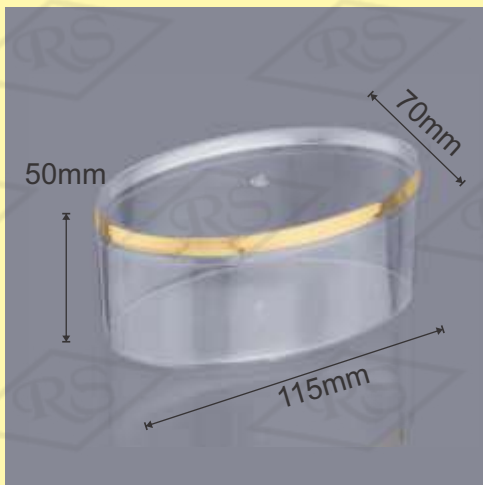

Crystal Oval Mini

Usage:

Bakery & Confectionary Crystal Box

Volume : 250 ml