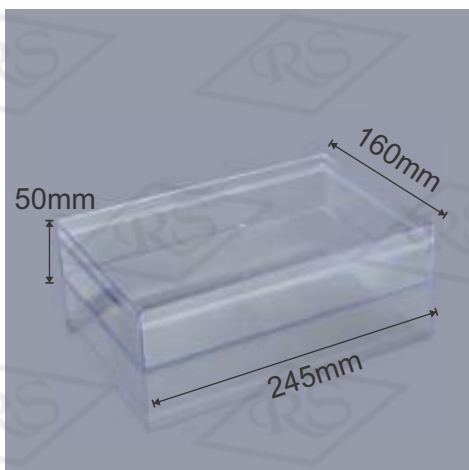

Sharp 22

Usage: Multipurpose Crystal Box

Volume: 1340 ml

Size: (Inches.) 9.6 * 6.2 * 2
(cms.) 24.5 * 16 * 5