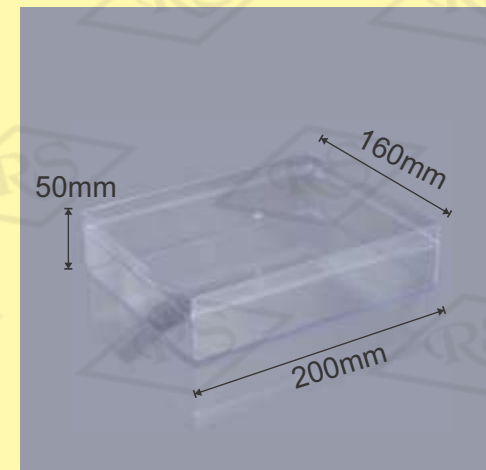

Sharp 11

Usage: Multipurpose Crystal Box

Volume: 1100 ml

Size: (Inches.) 7.8 * 6.2 * 2
(cms.) 20 * 16 * 5