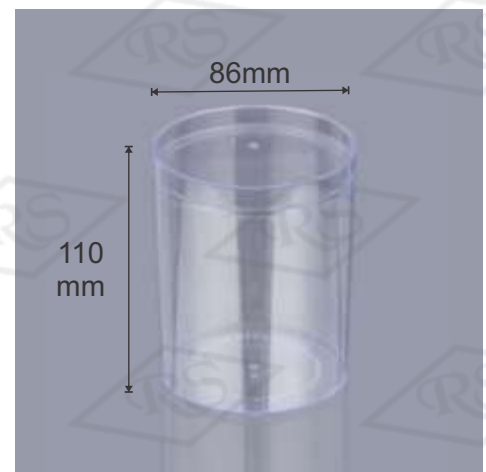

RC-2

Usage: Multipurpose Crystal Box

Volume: 550 ml

Size: (Inches.) 3.5 * 4.3
(cms.) 8.9 * 11