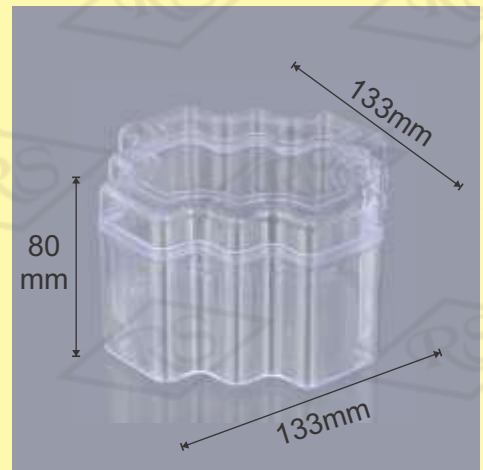

## Star L1 Crystal

**Usage:** Multipurpose Crystal Box

**Volume:** 360 ml

**Size:** (Inches.) 3.5 \* 3.5 \* 3.1  
(cms.) 9.1 \* 9.1 \* 8

## Star L2 Crystal

**Usage:** Confectionary Etc.

**Volume:** 672 ml

**Size:** (Inches.) 4.7 \* 4.7 \* 3  
(cms.) 12 \* 12 \* 8