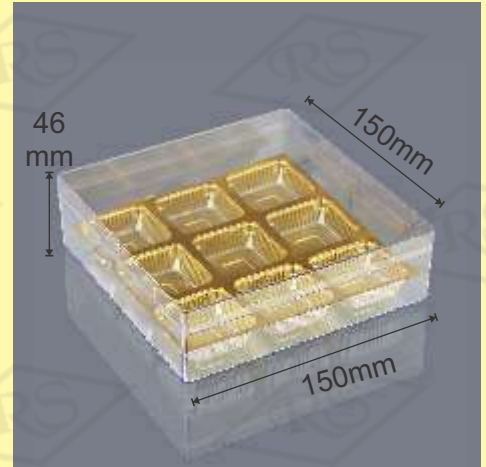

## Toffee No-22

**Usage:** Chocolate, Dry Fruits, Bakery etc.

**Volume:** 900 ml

**Size:** (Inches.) 6.3 \* 2.1  
(cms.) 16.2 \* 5.5

## Sharp 01

**Usage:** Multipurpose Crystal Box

**Volume:** 730 ml

**Size:** (Inches.) 5.9 \* 5.9 \* 1.8  
(cms.) 15 \* 15 \* 4.6