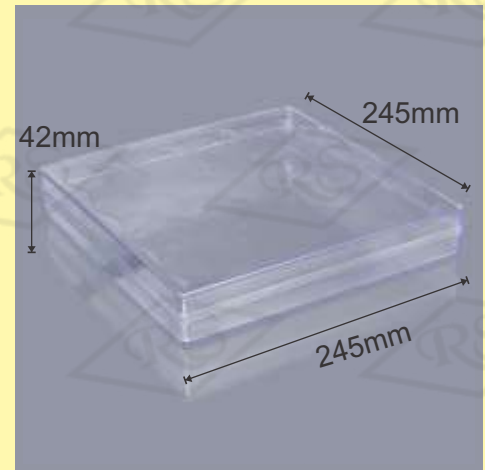

Diamond 03

Usage: Multipurpose Crystal Box

Volume: 1270 ml

Size: (Inches.) 9.4 * 9.4 * 1.6
(cms.) 24 * 24 * 4.2