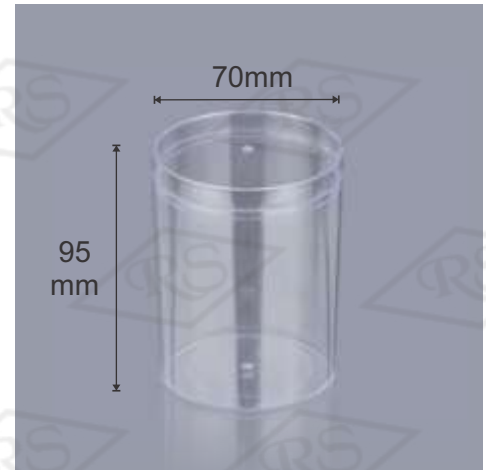

RC-1

Usage: Multipurpose Crystal Box

Volume: 310 ml

Size: (Inches.) 2.8 * 3.7
(cms.) 7.2 * 9.5