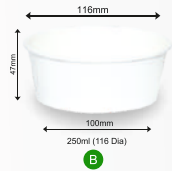

PAPER CONTAINERS (White)

Best Solution for Curry Takeout

Our paper container are ideally suited for the service of curries, soups, cereals, ice cream etc. Our lid have a interlocking mechanism which provides a tight grip during the transit and keeps the food hot for longer duration.

CONTAINER

SIZE CODE	WHITE	SIZES (Gold / Silver)	DIMENSIONS			PACKING (Pcs / Case)
			Top/L(mm)	Bottom/B(mm)	Height/H(mm)	
A	White	250ml (107 Dia)	107	93	51	1000
B	White	250ml (116 Dia)	116	100	47	1000
C	White	400ml	116	93	60	1000
D	White	500ml	116	93	76	1000
E	White	750ml	116	93	110	1000
F	White	1000ml	116	93	135	1000

LIDS

LID CODE	WHITE	SIZES	DIMENSIONS			PACKING (Pcs / Case)
			Top/L(mm)	Bottom/B(mm)	Height/H(mm)	
LA	White	116mm - 1 Layer	116	107	10	1000
LB	White	116mm - 2 Layer	116	100	15	1000
LC	White	116mm - 3 Layer	116	93	15	1000
LD	Plastic Pet	116 Dia	116	93	10	1000
LE	Plastic Pp	116 Dia	116	93	10	1000

* Can be custom printed to promote your brand

* Containers can be sealed from top

OUR USP :
ONE SIZE OF LID
FITS 5 SIZE OF
PAPER CONTAINERS
(250ML/400ML/500ML/750ML/1000ML)

PAPER CONTAINER