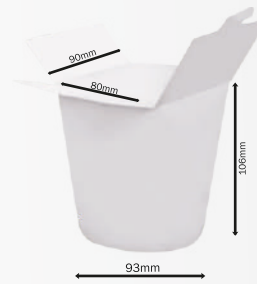

NOODLE BOX

KRAFT / WHITE / GENERIC

These boxes are available in 2 sizes - 500ml and 750ml. Suitable for instant serve food, stir fried noodles, rice preparations, etc. The Noodle boxes are perfect for delivery restaurants, events offering a versatile solution for hot food to go.

SIZE CODE	WHITE/ KRAFT	SIZES	DIMENSIONS			PACKING (Pcs / Case)
			Top/L(mm)	Bottom/B(mm)	Height/H(mm)	
A	* White	500ml	80*80	93	76	1000
B	* White	750ml	80*90	93	106	1000
AA	Kraft	500ml	80*80	93	76	1000
BB	Kraft	750ml	80*90	93	106	1000
C	Generic Print	500ml	80*80	93	76	1000
D	Generic Print	750ml	80*90	93<!-- <td-->106	1000	

*Can be custom printed to promote your brand

750 ml
B BB

NOODLE BOX