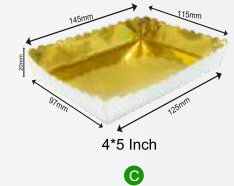

PAPER TRAY

Available in 4 different sizes, these paper trays are ideal for the service of bakery items like Sandwich / Pastries / Doughnuts/ Pizza slices. There are also ideal for service of savories like Samosas/Dhokla ,etc.

SIZE CODE	COLOUR	SIZES	DIMENSIONS			PACKING (Pcs / Case)
			Top/L(mm)	Bottom/B(mm)	Height/H(mm)	
A	Generic	3*4 Inch	120*100	100*75	20	4500
B	Generic	4*5 Inch	145*115	125*97	20	3000
C	Generic	4*5 Inch (Gold Laminated)	145*115	125*97	20	3000
D	Generic	5*7 Inch	200*150	175*125	20	1800

*Can be custom printed to promote your brand
*Size can be developed as per requirements

PAPER TRAY