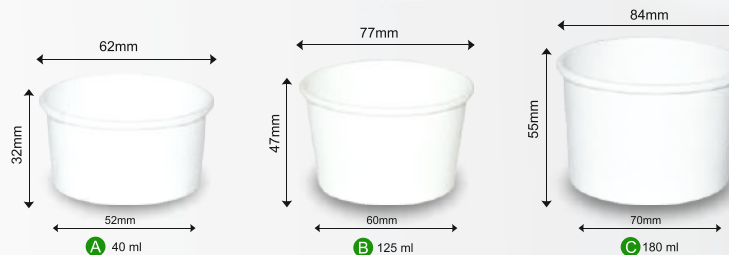

The bowls are made from super quality paper and suitable for direct food contact.

These bowl are ideal for the service of Chutneys, Raita, Sambhar, Ice cream, etc.

DIP'S

SIZE CODE	WHITE	SIZES	DIMENSIONS			PACKING (Pcs / Case)
			Top/L(mm)	Bottom/B(mm)	Height/H(mm)	
A	White	40ml	62	52	32	5000
B	White	125ml	77	60	47	3000
C	White	180ml	84	70	55	2500

LID'S

	WHITE	SIZES	DIMENSIONS			PACKING (Pcs / Case)
			Top/L(mm)	Bottom/B(mm)	Height/H(mm)	
LA	White	62mm (40ml)	62	52	10	5000
LB	White	77mm (125ml)	77	60	9	3000
LC	White	84mm (180ml)	84	70	9	2500
LD	Plastic - Hips	40ml	62	52	6	6000
LE	Plastic - Hips	125ml	77	60	8	3000
LF	Plastic - Hips	180ml	84	70	8	2500
LG	Plastic - Pet	40ml	62	52	6	