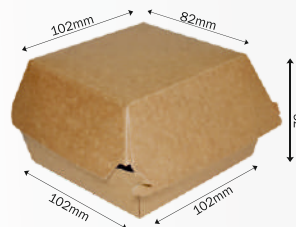

BURGER BOX

Pre Printed / Kraft Burger Box

Experience the perfect blend of sustainability and style with Mpacks' Paper Printed/Kraft Burger Packaging Box. Designed with both the environment and your business in mind, these packaging boxes are ideal for restaurants, fast food service outlets, events, festivals, food truck service.

SIZE CODE	KRAFT/GENERIC	SIZES	DIMENSIONS			PACKING (Pcs / Case)
			Top/L(mm)	Bottom/B(mm)	Height/H(mm)	
A	Kraft	Kraft Burger Box	102*82	102*102	76	800
B	Generic	Yellow Burger Box	102*82	102*102	76	800

*Can be custom printed to promote your brand

*Any new size can be developed

A
Kraft Burger Box