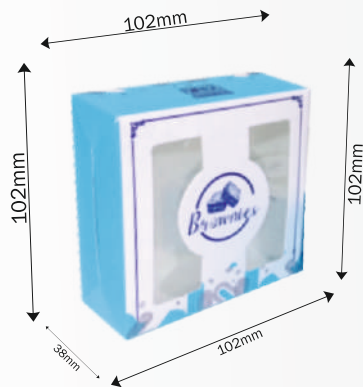

DRY CAKE BOX

SIZE CODE	COLOUR	SIZES	DIMENSIONS			PACKING (Pcs / Case)
			Top/L(mm)	Bottom/B(mm)	Height/H(mm)	
A	Generic	Dry Cake 5.5X6.5 (Window)	180*90	180*90	66	400

*Can be custom printed to promote your brand

*Size can be developed as per requirements

*You can put your brand name sticker

A Pastry (6 Pcs.)

B Pastry (2 Pcs.)

A

GENERIC

SANDWICH BOX

COLOUR	SIZE	DIMENSIONS			PACKING (Pcs / Case)
		Top/L(mm)	Bottom/B(mm)	Height/H(mm)	
Generic	Sandwich (2.5X6.5) Window	142*56	142	400	

BROWNIE BOX

COLOUR	SIZE	DIMENSIONS			PACKING (Pcs / Case)
		Top/L(mm)	Bottom/B(mm)	Height/H(mm)	
Generic	Brownie (4X4) Window	102*102	102*102	38	600

COOKIE CONTAINER (WITH WINDOW)

COLOUR	SIZE	DIMENSIONS			PACKING (Pcs / Case)
		Top/L(mm)	Bottom/B(mm)	Height/H(mm)	
Generic	Window - 750 ml (200/250 gms) with LID	116	93	110	1000