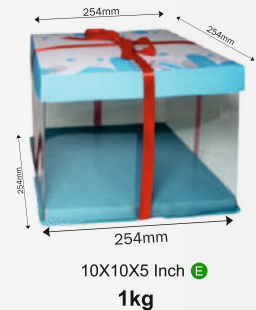

SIZE CODE	COLOUR	SIZES	DIMENSIONS			PACKING (Pcs / Case)
			Top/L(mm)	Bottom/B(mm)	Height/H(mm)	
A	Generic	3*4 Inch	120*100	100*75	20	4500
B	Generic	4*5 Inch	145*115	125*97	20	3000
C	Generic	4*5 Inch (Gold Laminated)	145*115	125*97	20	3000
D	Generic	5*7 Inch	200*150	175*125	20	1800

*Can be custom printed to promote your brand
 *Size can be developed as per requirements

PAPER TRAY

CAKE BOX

Our Cake Boxes offer secure, stylish, and eco-friendly packaging for your baked delights. Made from high-quality sustainable paper, these boxes are fully recyclable. Sturdy construction ensures safe transport, while elegant designs enhance presentation. Customizable with your brand's logo, Mpacks' Cake Boxes provide a dependable, attractive, and sustainable packaging solution.

SIZE CODE	COLOUR	SIZES	DIMENSIONS			PACKING (Pcs / Case)
			Top/L(mm)	Bottom/B(mm)	Height/H(mm)	
A	Generic	10" Handle	254*254	254*254	127	400
B	Generic	8" Handle	203*203	203*203	127	400
C	Generic	10X10X5 (Regular)	254*254	254*254	127	400
D	Generic	8X8X5 (Regular)	203*203	203*203	127	400
E	Generic	10X10X5 (Regular)	254*254	254*254	127	400
F	Generic	8" Inch	215	228	165	400