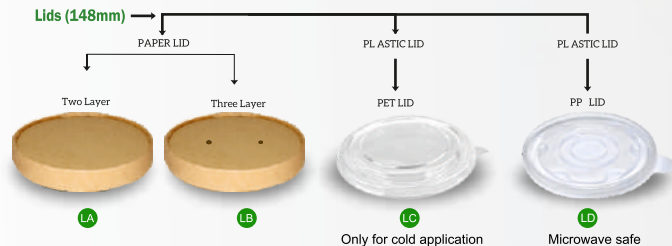

PAPER SALAD BOWL/FLAT BOWL (KRAFT)

One of our hottest selling range these Salad Bowls are ideal for service of Pastas/Salads/Biryani/Curries/Fruit Salad, etc.

FLAT BOWL

SIZE CODE	KRAFT	SIZES	DIMENSIONS			PACKING (Pcs / Case)
			Top/L(mm)	Bottom/B(mm)	Height/H(mm)	
A	Kraft	500ml	150	128	45	800
B	Kraft	650ml	150	128	60	800
C	Kraft	750ml	150	128	67	800
D	Kraft	1000ml	150	128	76	800
E	Kraft	1250ml	150	118	105	800
F	Kraft	1500ml	150	118	124	800

LIDS

LA	Kraft	150mm - 2 Layer	DIMENSIONS			800
			Top/L(mm)	Bottom/B(mm)	Height/H(mm)	
LB	Kraft	150mm - 3 Layer	150	150	15	800
LC	Plastic - Pet	150mm	150	150	10	800
LD	Plastic - PP	150mm	150	150	10	800

**OUR USP : ONE SIZE OF LID
FITS 6 SIZE OF PAPER BOWL
(500ML/650ML/750ML/1000ML/1250ML/1500ML)**

- *Can be custom printed to promote your brand
- *Bowl can be sealed from top