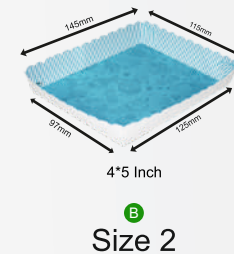

PAPER TRAY

Available in 4 different sizes, these paper trays are ideal for the service of bakery items like Sandwich / Pastries / Doughnuts/ Pizza slices. There are also ideal for service of savories like Samosas/Dhokla ,etc.

SIZE CODE	COLOUR	SIZES	DIMENSIONS			PACKING (Pcs / Case)
			Top/L(mm)	Bottom/B(mm)	Height/H(mm)	
A	Generic	3*4 Inch	120*100	100*75	20	4500
B	Generic	4*5 Inch	145*115	125*97	20	3000
C	Generic	4*5 Inch (Gold Laminated)	145*115	125*97	20	3000
D	Generic	5*7 Inch	200*150	175*125	20	1800

*Can be custom printed to promote your brand
*Size can be developed as per requirements

PAPER TRAY