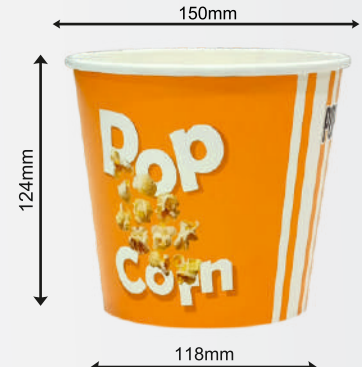

COOKIE

COLOUR	SIZE	DIMENSIONS			PACKING (Pcs / Case)
		Top/L(mm)	Bottom/B(mm)	Height/H(mm)	
Generic	Window - 750 ml (200/250 gms) with LID	116	93	110	1000

- *Can be custom printed to promote your brand
- *You can put your brand name sticker

GENERIC PRINTED

You can choose from our wide range of superior quality pre-printed packaging material.

SIZE CODE	SIZES	DIMENSIONS			PACKING (Pcs / Case)
		Top/L(mm)	Bottom/B(mm)	Height/H(mm)	
A	Generic Biryani Bowl (750ml) With LID	150	128	67	800
B	Generic Biryani Bowl (750ml) With LID	150	128	67	800
C	Generic Popcorn Tub (1250ml)	150	118	105	800
D	Generic Popcorn Tub (1500ml)	150	118	124	800

Popcorn Tub (1500ml)

D

GENERIC

GENERIC PRINTED

Our Generic Printed Packaging offers a versatile and eco-friendly solution for a variety of needs. Crafted from high-quality, sustainable paper.

PASTRY BOX

SIZE CODE	COLOUR	SIZES	DIMENSIONS			PACKING (Pcs / Case)
			Top/L(mm)	Bottom/B(mm)	Height/H(mm)	
A	Generic	Pastry Box 7X7X3.5 (6Pcs.)	178*178	178*178	88	600
B	Generic	Pastry Box 5X5X3.5 (2Pcs.)	127*127	127*127	88	600

DRY CAKE BOX

SIZE CODE	COLOUR	SIZES	DIMENSIONS			PACKING (Pcs / Case)
			Top/L(mm)	Bottom/B(mm)	Height/H(mm)	
A	Generic	Dry Cake 5.5X6.5 (Window)	180*90	180*90	66	400

*Can be custom printed to promote your brand