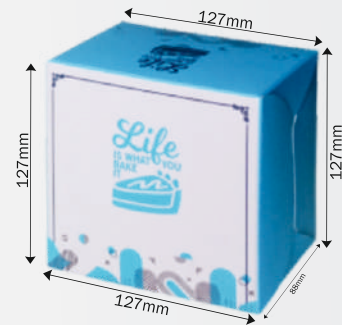

Popcorn Tub (1500ml)

D

GENERIC

GENERIC PRINTED

Our Generic Printed Packaging offers a versatile and eco-friendly solution for a variety of needs. Crafted from high-quality, sustainable paper.

PASTRY BOX

SIZE CODE	COLOUR	SIZES	DIMENSIONS			PACKING (Pcs / Case)
			Top/L(mm)	Bottom/B(mm)	Height/H(mm)	
A	Generic	Pastry Box 7X7X3.5 (6Pcs.)	178*178	178*178	88	600
B	Generic	Pastry Box 5X5X3.5 (2Pcs.)	127*127	127*127	88	600

DRY CAKE BOX

SIZE CODE	COLOUR	SIZES	DIMENSIONS			PACKING (Pcs / Case)
			Top/L(mm)	Bottom/B(mm)	Height/H(mm)	
A	Generic	Dry Cake 5.5X6.5 (Window)	180*90	180*90	66	400

*Can be custom printed to promote your brand

*Size can be developed as per requirements

*You can put your brand name sticker

A Pastry (6 Pcs.)

B Pastry (2 Pcs.)

A

GENERIC

SANDWICH BOX

COLOUR	SIZE	DIMENSIONS			PACKING (Pcs / Case)
		Top/L(mm)	Bottom/B(mm)	Height/H(mm)	
Generic	Sandwich (2.5X6.5) Window	142*56	142	400	

BROWNIE BOX

COLOUR	SIZE	DIMENSIONS			PACKING (Pcs / Case)
		Top/L(mm)	Bottom/B(mm)	Height/H(mm)	
Generic	Brownie (4X4) Window	102*102	102*102	38	600

COOKIE CONTAINER (WITH WINDOW)

COLOUR	SIZE	DIMENSIONS			PACKING (Pcs / Case)
		Top/L(mm)	Bottom/B(mm)	Height/H(mm)	
Generic	Window - 750 ml (200/250 gms) with LID	116	93	110	1000