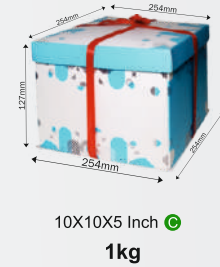

SIZE CODE	COLOUR	SIZES	DIMENSIONS			PACKING (Pcs / Case)
			Top/L(mm)	Bottom/B(mm)	Height/H(mm)	
A	Generic	3*4 Inch	120*100	100*75	20	4500
B	Generic	4*5 Inch	145*115	125*97	20	3000
C	Generic	4*5 Inch (Gold Laminated)	145*115	125*97	20	3000
D	Generic	5*7 Inch	200*150	175*125	20	1800

*Can be custom printed to promote your brand
 *Size can be developed as per requirements

PAPER TRAY

CAKE BOX

Our Cake Boxes offer secure, stylish, and eco-friendly packaging for your baked delights. Made from high-quality sustainable paper, these boxes are fully recyclable. Sturdy construction ensures safe transport, while elegant designs enhance presentation. Customizable with your brand's logo, Mpacks' Cake Boxes provide a dependable, attractive, and sustainable packaging solution.

SIZE CODE	COLOUR	SIZES	DIMENSIONS			PACKING (Pcs / Case)
			Top/L(mm)	Bottom/B(mm)	Height/H(mm)	
A	Generic	10" Handle	254*254	254*254	127	400
B	Generic	8" Handle	203*203	203*203	127	400
C	Generic	10X10X5 (Regular)	254*254	254*254	127	400
D	Generic	8X8X5 (Regular)	203*203	203*203	127	400
E	Generic	10X10X5 (Regular)	254*254	254*254	127	400
F	Generic	8" Inch	215	228	165	400