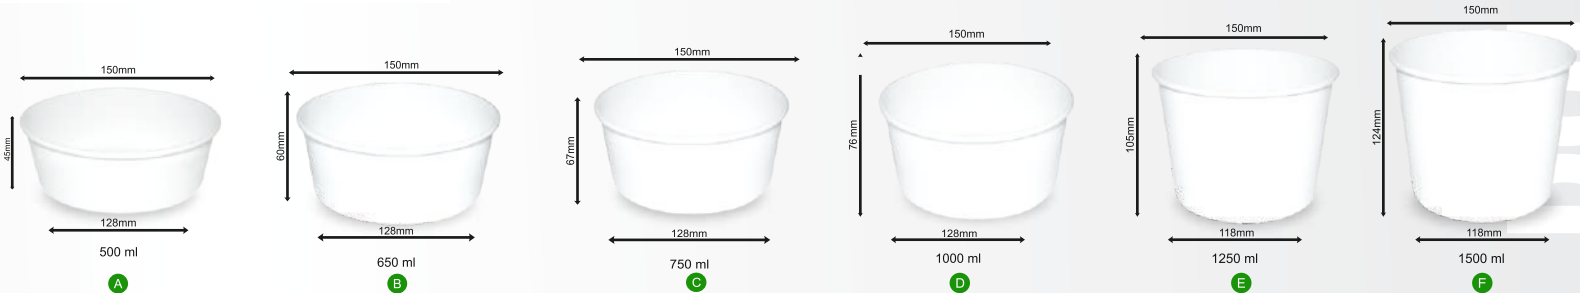

OUR USP :
ONE SIZE OF LID
FITS 6 SIZE OF
PAPER BOWL
(500ML/650ML/750ML/1000ML/1250ML/1500ML)