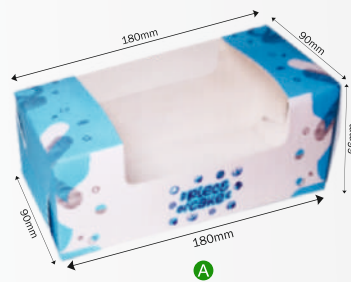

Popcorn Tub (1500ml)

D

GENERIC

GENERIC PRINTED

Our Generic Printed Packaging offers a versatile and eco-friendly solution for a variety of needs. Crafted from high-quality, sustainable paper.

PASTRY BOX

SIZE CODE	COLOUR	SIZES	DIMENSIONS			PACKING (Pcs / Case)
			Top/L(mm)	Bottom/B(mm)	Height/H(mm)	
A	Generic	Pastry Box 7X7X3.5 (6Pcs.)	178*178	178*178	88	600
B	Generic	Pastry Box 5X5X3.5 (2Pcs.)	127*127	127*127	88	600

DRY CAKE BOX

SIZE CODE	COLOUR	SIZES	DIMENSIONS			PACKING (Pcs / Case)
			Top/L(mm)	Bottom/B(mm)	Height/H(mm)	
A	Generic	Dry Cake 5.5X6.5 (Window)	180*90	180*90	66	400

*Can be custom printed to promote your brand

*Size can be developed as per requirements

*You can put your brand name sticker

A Pastry (6 Pcs.)

B Pastry (2 Pcs.)

A

GENERIC

SANDWICH BOX

COLOUR	SIZE	DIMENSIONS			PACKING (Pcs / Case)
		Top/L(mm)	Bottom/B(mm)	Height/H(mm)	
Generic	Sandwich (2.5X6.5) Window	142*56	142	400	

BROWNIE BOX

COLOUR	SIZE	DIMENSIONS			PACKING (Pcs / Case)
		Top/L(mm)	Bottom/B(mm)	Height/H(mm)	
Generic	Brownie (4X4) Window	102*102	102*102	38	600

COOKIE CONTAINER (WITH WINDOW)

COLOUR	SIZE	DIMENSIONS			PACKING (Pcs / Case)
		Top/L(mm)	Bottom/B(mm)	Height/H(mm)	
Generic	Window - 750 ml (200/250 gms) with LID	116	93	110	1000