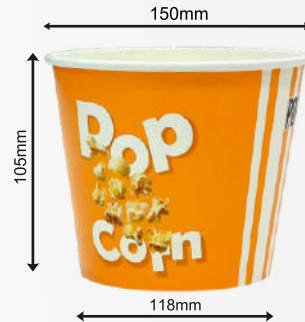

Popcorn Tub (1250ml)

C