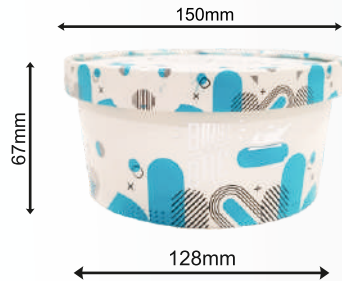

Biryani Bowl (750ml)

B