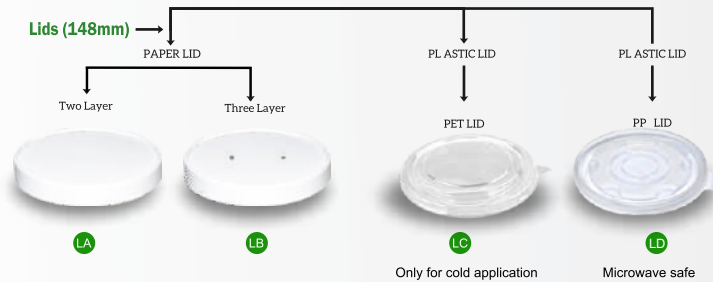

PAPER SALAD BOWL/FLAT BOWL (WHITE)

One of our hottest selling range these Salad Bowls are ideal for service of Pastas/Salads/Biryani/Curries/Fruit Salad, etc.

FLAT BOWL

SIZE CODE	WHITE	SIZES (Gold / Silver)	DIMENSIONS			PACKING (Pcs / Case)
			Top/L(mm)	Bottom/B(mm)	Height/H(mm)	
A	White	500ml	150	128	45	800
B	White	650ml	150	128	60	800
C	White	750ml	150	128	67	800
D	White	1000ml	150	128	76	800
E	White	1250ml	150	118	105	800
F	White	1500ml	150	118	124	800

LIDS

			Top/L(mm)	Bottom/B(mm)	Height/H(mm)	
LA	White	150mm - 2 Layer	150	150	15	800
LB	White	150mm - 3 Layer	150	150	15	800
LC	Plastic - Pet	150mm	150	150	10	800
LD	Plastic - PP	150mm	150	150	10	800

* Can be custom printed to promote your brand
* Bowl can be sealed from top