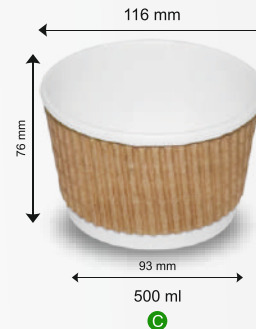

RIPPLED CONTAINER

Premium Curry Containers

These are premium range of curry containers available in four different sizes.

Have a additional layer of rippled paper which makes it more sturdy and enhances the visuals of the product as well.

SIZE CODE	WHITE/ KRAFT	SIZES	DIMENSIONS			PACKING (Pcs / Case)
			Top/L(mm)	Bottom/B(mm)	Height/H(mm)	
A	Ripple	DIP - 125ml	77	60	47	1600
B	Ripple	250ml (116mm)	116	100	47	500
C	Ripple	500ml (116mm)	116	93	76	500
D	Ripple	1000ml (116mm)	116	93	135	300

*Option of Paper, PP and Pet lids.

RIPPLED CONTAINER