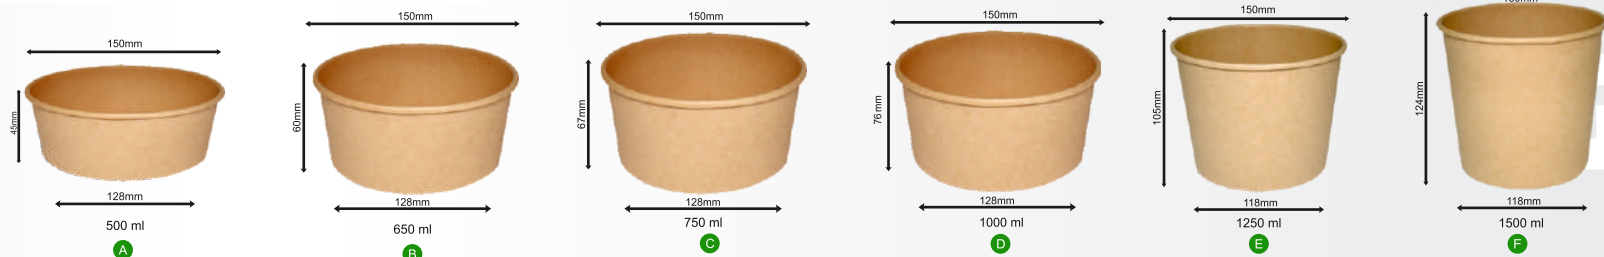

PAPER SALAD BOWL/FLAT BOWL (KRAFT)

One of our hottest selling range these Salad Bowls are ideal for service of Pastas/Salads/Biryani/Curries/Fruit Salad, etc.

FLAT BOWL

SIZE CODE	KRAFT	SIZES	DIMENSIONS			PACKING (Pcs / Case)
			Top/L(mm)	Bottom/B(mm)	Height/H(mm)	
A	Kraft	500ml	150	128	45	800
B	Kraft	650ml	150	128	60	800
C	Kraft	750ml	150	128	67	800
D	Kraft	1000ml	150	128	76	800
E	Kraft	1250ml	150	118	105	800
F	Kraft	1500ml	150	118	124	800

LIDS

LA	Kraft	150mm - 2 Layer	DIMENSIONS			800
			Top/L(mm)	Bottom/B(mm)	Height/H(mm)	
LB	Kraft	150mm - 3 Layer	150	150	15	800
LC	Plastic - Pet	150mm	150	150	10	800
LD	Plastic - PP	150mm	150	150	10	800

**OUR USP : ONE SIZE OF LID
FITS 6 SIZE OF PAPER BOWL
(500ML/650ML/750ML/1000ML/1250ML/1500ML)**

- *Can be custom printed to promote your brand
- *Bowl can be sealed from top