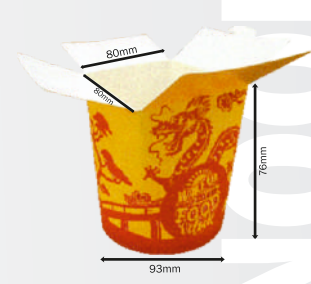

750 ml
C Generic Design

500 ml
D Generic Design

NOODLE BOX