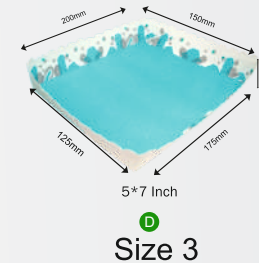

PAPER TRAY

Available in 4 different sizes, these paper trays are ideal for the service of bakery items like Sandwich / Pastries / Doughnuts/ Pizza slices. There are also ideal for service of savories like Samosas/Dhokla ,etc.

SIZE CODE	COLOUR	SIZES	DIMENSIONS			PACKING (Pcs / Case)
			Top/L(mm)	Bottom/B(mm)	Height/H(mm)	
A	Generic	3*4 Inch	120*100	100*75	20	4500
B	Generic	4*5 Inch	145*115	125*97	20	3000
C	Generic	4*5 Inch (Gold Laminated)	145*115	125*97	20	3000
D	Generic	5*7 Inch	200*150	175*125	20	1800

*Can be custom printed to promote your brand
*Size can be developed as per requirements

PAPER TRAY