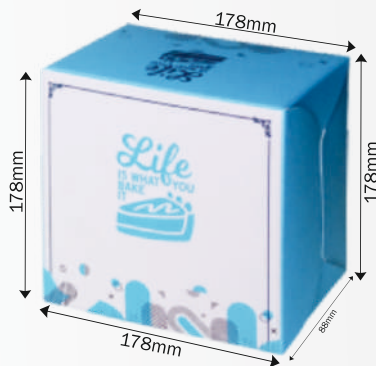

GENERIC PRINTED

You can choose from our wide range of superior quality pre-printed packaging material.

SIZE CODE	SIZES	DIMENSIONS			PACKING (Pcs / Case)
		Top/L(mm)	Bottom/B(mm)	Height/H(mm)	
A	Generic Biryani Bowl (750ml) With LID	150	128	67	800
B	Generic Biryani Bowl (750ml) With LID	150	128	67	800
C	Generic Popcorn Tub (1250ml)	150	118	105	800
D	Generic Popcorn Tub (1500ml)	150	118	124	800

Popcorn Tub (1500ml)

D

GENERIC

GENERIC PRINTED

Our Generic Printed Packaging offers a versatile and eco-friendly solution for a variety of needs. Crafted from high-quality, sustainable paper.

PASTRY BOX

SIZE CODE	COLOUR	SIZES	DIMENSIONS			PACKING (Pcs / Case)
			Top/L(mm)	Bottom/B(mm)	Height/H(mm)	
A	Generic	Pastry Box 7X7X3.5 (6Pcs.)	178*178	178*178	88	600
B	Generic	Pastry Box 5X5X3.5 (2Pcs.)	127*127	127*127	88	600

DRY CAKE BOX

SIZE CODE	COLOUR	SIZES	DIMENSIONS			PACKING (Pcs / Case)
			Top/L(mm)	Bottom/B(mm)	Height/H(mm)	
A	Generic	Dry Cake 5.5X6.5 (Window)	180*90	180*90	66	400

*Can be custom printed to promote your brand

*Size can be developed as per requirements

*You can put your brand name sticker

A Pastry (6 Pcs.)

B Pastry (2 Pcs.)

A

GENERIC

SANDWICH BOX

COLOUR	SIZE	DIMENSIONS			PACKING (Pcs / Case)
		Top/L(mm)	Bottom/B(mm)	Height/H(mm)	
Generic	Sandwich (2.5X6.5) Window	142*56	142	400	