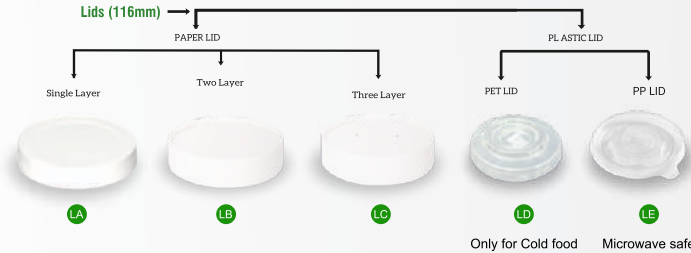

PAPER CONTAINERS (White)

Best Solution for Curry Takeout

Our paper container are ideally suited for the service of curries, soups, cereals, ice cream etc. Our lid have a interlocking mechanism which provides a tight grip during the transit and keeps the food hot for longer duration.

CONTAINER

SIZE CODE	WHITE	SIZES (Gold / Silver)	DIMENSIONS			PACKING (Pcs / Case)
			Top/L(mm)	Bottom/B(mm)	Height/H(mm)	
A	White	250ml (107 Dia)	107	93	51	1000
B	White	250ml (116 Dia)	116	100	47	1000
C	White	400ml	116	93	60	1000
D	White	500ml	116	93	76	1000
E	White	750ml	116	93	110	1000
F	White	1000ml	116	93	135	1000

LIDS

LID CODE	WHITE	SIZES	DIMENSIONS			PACKING (Pcs / Case)
			Top/L(mm)	Bottom/B(mm)	Height/H(mm)	
LA	White	116mm - 1 Layer	116	107	10	1000
LB	White	116mm - 2 Layer	116	100	15	1000
LC	White	116mm - 3 Layer	116	93	15	1000
LD	Plastic Pet	116 Dia	116	93	10	1000
LE	Plastic Pp	116 Dia	116	93	10	1000

* Can be custom printed to promote your brand

* Containers can be sealed from top

OUR USP :
ONE SIZE OF LID
FITS 5 SIZE OF
PAPER CONTAINERS
(250ML/400ML/500ML/750ML/1000ML)

PAPER CONTAINER