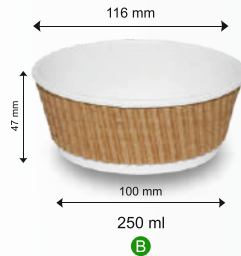

RIPPLED CONTAINER

Premium Curry Containers

These are premium range of curry containers available in four different sizes.

Have a additional layer of rippled paper which makes it more sturdy and enhances the visuals of the product as well.

SIZE CODE	WHITE/ KRAFT	SIZES	DIMENSIONS			PACKING (Pcs / Case)
			Top/L(mm)	Bottom/B(mm)	Height/H(mm)	
A	Ripple	DIP - 125ml	77	60	47	1600
B	Ripple	250ml (116mm)	116	100	47	500
C	Ripple	500ml (116mm)	116	93	76	500
D	Ripple	1000ml (116mm)	116	93	135	300

*Option of Paper, PP and Pet lids.

RIPPLED CONTAINER