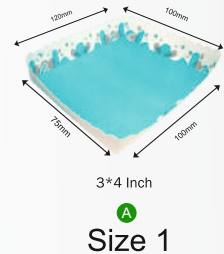

PAPER TRAY

Available in 4 different sizes, these paper trays are ideal for the service of bakery items like Sandwich / Pastries / Doughnuts/ Pizza slices. There are also ideal for service of savories like Samosas/Dhokla ,etc.

SIZE CODE	COLOUR	SIZES	DIMENSIONS			PACKING (Pcs / Case)
			Top/L(mm)	Bottom/B(mm)	Height/H(mm)	
A	Generic	3*4 Inch	120*100	100*75	20	4500
B	Generic	4*5 Inch	145*115	125*97	20	3000
C	Generic	4*5 Inch (Gold Laminated)	145*115	125*97	20	3000
D	Generic	5*7 Inch	200*150	175*125	20	1800

*Can be custom printed to promote your brand
*Size can be developed as per requirements

PAPER TRAY