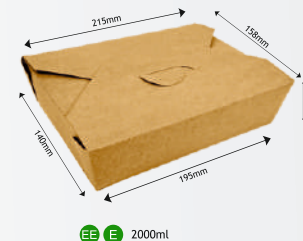

AA A 800ml

BB B 1200ml

CC C 1400ml

DD D 1500ml

EE E 2000ml

FF F 3000ml

*Can be custom printed to promote your brand

*Any new size can be developed

The boat trays are pre formed so food can be loaded straight in. Because of their handy nature they are ideal for take away in food courts, café, food truck etc.

SIZE CODE	WHITE/ KRAFT	SIZES	DIMENSIONS			PACKING (Pcs / Case)
			Top/L(mm)	Bottom/B(mm)	Height/H(mm)	
A	White	4oz (120ml)	120*81	75*48	26	4500
B	White	6oz (180ml)	140*103	85*50	35	3000
C	White	10oz (300ml)	165*123	100*60	42	2000
D	White	13oz (390ml)	205*135	126*77	45	1500
E	White	23oz (690ml)	220*160	140*85	55	1200
F	White	32oz (960ml)	260*175	168*97	60	1000
AA	Kraft	4oz (120ml)	120*81	75*48	26	4500
BB	Kraft	6oz (180ml)	140*103	85*50	35	3000
CC	Kraft	10oz (300ml)	165*123	100*60	42	2000
DD	Kraft	13oz (390ml)	205*135	126*77	45	1500
EE	Kraft	23oz (690ml)	220*160	140*85	55	1200
FF	Kraft	32oz (960ml)	260*175	168*97	60	1000