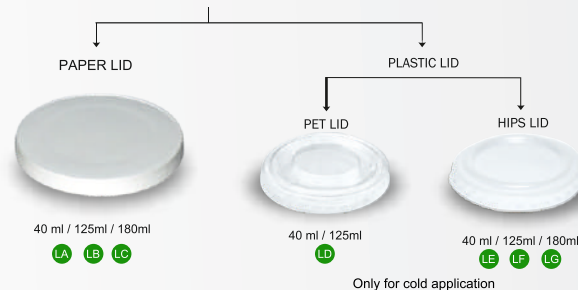

Lids

*Can be custom printed to promote your brand

*Dip can be sealed from top

GENERIC PRA