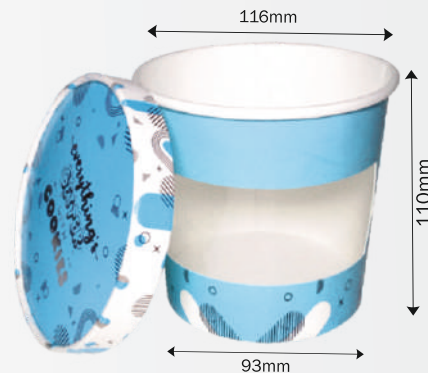

DRY CAKE BOX

SIZE CODE	COLOUR	SIZES	DIMENSIONS			PACKING (Pcs / Case)
			Top/L(mm)	Bottom/B(mm)	Height/H(mm)	
A	Generic	Dry Cake 5.5X6.5 (Window)	180*90	180*90	66	400

*Can be custom printed to promote your brand

*Size can be developed as per requirements

*You can put your brand name sticker

A Pastry (6 Pcs.)

B Pastry (2 Pcs.)

A

GENERIC

SANDWICH BOX

COLOUR	SIZE	DIMENSIONS			PACKING (Pcs / Case)
		Top/L(mm)	Bottom/B(mm)	Height/H(mm)	
Generic	Sandwich (2.5X6.5) Window	142*56	142	400	

BROWNIE BOX

COLOUR	SIZE	DIMENSIONS			PACKING (Pcs / Case)
		Top/L(mm)	Bottom/B(mm)	Height/H(mm)	
Generic	Brownie (4X4) Window	102*102	102*102	38	600

COOKIE CONTAINER (WITH WINDOW)

COLOUR	SIZE	DIMENSIONS			PACKING (Pcs / Case)
		Top/L(mm)	Bottom/B(mm)	Height/H(mm)	
Generic	Window - 750 ml (200/250 gms) with LID	116	93	110	1000