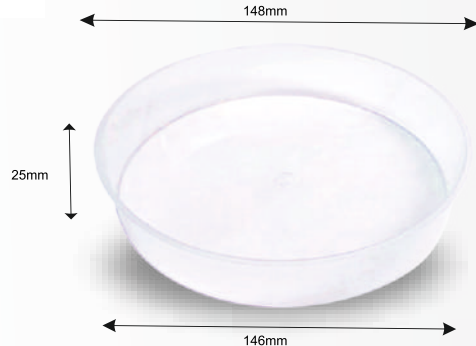

SIZE CODE	COLOUR	SIZES	DIMENSIONS			PACKING (Pcs / Case)
			Top/L(mm)	Bottom/B(mm)	Height/H(mm)	
A	Generic	10" Handle	254*254	254*254	127	400
B	Generic	8" Handle	203*203	203*203	127	400
C	Generic	10X10X5 (Regular)	254*254	254*254	127	400
D	Generic	8X8X5 (Regular)	203*203	203*203	127	400
E	Generic	10X10X5 (Regular)	254*254	254*254	127	400
F	Generic	8" Inch	215	228	165	400

Side wall can be of paper and Transparent from Top

*Can be custom printed to promote your brand
*Size can be developed as per requirements

MEAL BOWL

(CAVITY FOR FLAT BOWL)

Are you tired of juggling multiple food containers for your combo meals. Introducing the all new combo meal pack. The cavity easily fits into the flat bowls 650ml/750ml. The cavity is specially designed to keep your curries separate from the rice/noodles. The cavity can be sealed and then placed into the box. The sealing makes the food spill proof. With a generous capacity you can enjoy hearty portions of your favorite combo meal without varying of mouth watering delight like Rajma with Rice, Fried Rice with Chilli Paneer Gravy, Noodles with Manchurian and so on.

SIZE CODE		DIMENSIONS			PACKING
		Top/L(mm)	Bottom/B(mm)	Height/H(mm)	(Pcs / Case)
A	PP	148	146	25	800

MEAL BOWL

COOKIES CONTAINER (WITH WINDOW)

Our paper cookie container with the transparent window gives you an added advantage of presenting your product uniquely in the market. The pre-printed cookie container can hold approximately 200-250gms cookies. The cookies container can also be used for packaging of Biscotti, Cheese Straws, Lavash, etc.

COOKIE

COLOUR	SIZE	DIMENSIONS			PACKING (Pcs / Case)
		Top/L(mm)	Bottom/B(mm)	Height/H(mm)	
Generic	Window - 750 ml (200/250 gms) with LID	116	93	110	1000

- *Can be custom printed to promote your brand
- *You can put your brand name sticker