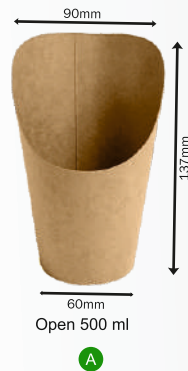

SIZE CODE	WHITE/ KRAFT	SIZES	DIMENSIONS			PACKING (Pcs / Case)
			Top/L(mm)	Bottom/B(mm)	Height/H(mm)	
A	Kraft	Open (500ml)	90	60	137	2000
B	Kraft	Close (500ml)	90	60	137	2000
C	White	Open (500ml)	90	60	137	2000
D	White	Close (500ml)	90	60	137	2000

*Can be custom printed to promote your brand