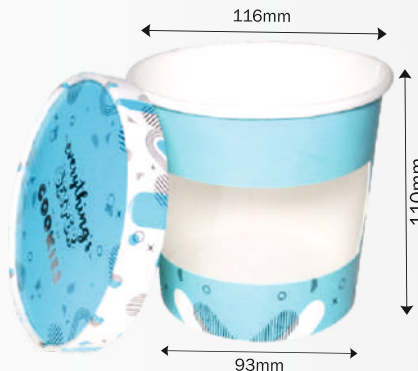

Side wall can be of paper and Transparent from Top

*Can be custom printed to promote your brand
*Size can be developed as per requirements

MEAL BOWL

(CAVITY FOR FLAT BOWL)

Are you tired of juggling multiple food containers for your combo meals. Introducing the all new combo meal pack. The cavity easily fits into the flat bowls 650ml/750ml. The cavity is specially designed to keep your curries separate from the rice/noodles. The cavity can be sealed and then placed into the box. The sealing makes the food spill proof. With a generous capacity you can enjoy hearty portions of your favorite combo meal without varying of mouth watering delight like Rajma with Rice, Fried Rice with Chilli Paneer Gravy, Noodles with Manchurian and so on.

SIZE CODE		DIMENSIONS			PACKING
		Top/L(mm)	Bottom/B(mm)	Height/H(mm)	(Pcs / Case)
A	PP	148	146	25	800

MEAL BOWL

COOKIES CONTAINER (WITH WINDOW)

Our paper cookie container with the transparent window gives you an added advantage of presenting your product uniquely in the market. The pre-printed cookie container can hold approximately 200-250gms cookies. The cookies container can also be used for packaging of Biscotti, Cheese Straws, Lavash, etc.

COOKIE

COLOUR	SIZE	DIMENSIONS			PACKING (Pcs / Case)
		Top/L(mm)	Bottom/B(mm)	Height/H(mm)	
Generic	Window - 750 ml (200/250 gms) with LID	116	93	110	1000

- *Can be custom printed to promote your brand
- *You can put your brand name sticker