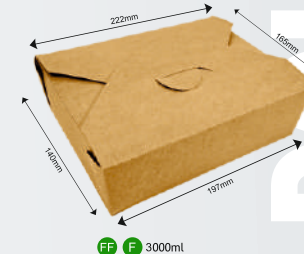

AA A 800ml

BB B 1200ml

CC C 1400ml

DD D 1500ml

EE E 2000ml

FF F 3000ml

*Can be custom printed to promote your brand

*Any new size can be developed

The boat trays are pre formed so food can be loaded straight in. Because of their handy nature they are ideal for take away in food courts, café, food truck etc.

SIZE CODE	WHITE/ KRAFT	SIZES	DIMENSIONS			PACKING (Pcs / Case)
			Top/L(mm)	Bottom/B(mm)	Height/H(mm)	
A	White	4oz (120ml)	120*81	75*48	26	4500
B	White	6oz (180ml)	140*103	85*50	35	3000
C	White	10oz (300ml)	165*123	100*60	42	2000
D	White	13oz (390ml)	205*135	126*77	45	1500
E	White	23oz (690ml)	220*160	140*85	55	1200
F	White	32oz (960ml)	260*175	168*97	60	1000
AA	Kraft	4oz (120ml)	120*81	75*48	26	4500
BB	Kraft	6oz (180ml)	140*103	85*50	35	3000
CC	Kraft	10oz (300ml)	165*123	100*60	42	2000
DD	Kraft	13oz (390ml)	205*135	126*77	45	1500
EE	Kraft	23oz (690ml)	220*160	140*85	55	1200
FF	Kraft	32oz (960ml)	260*175	168*97	60	1000