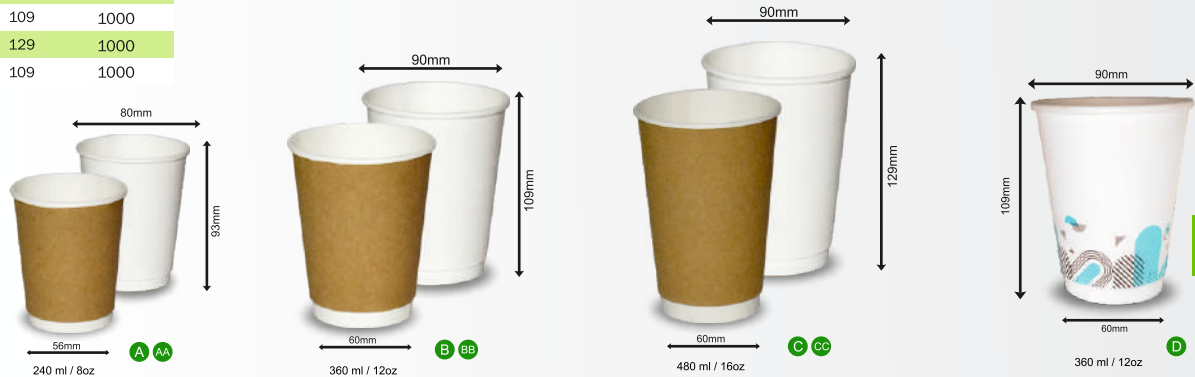

PAPER CUPS DOUBLE WALL

Available in both White and Kraft our range of double wall cups keeps your coffee piping hot and the chilled shakes icy cold. Our range of double wall cups are a perfect solution for hot and cold beverages.

SIZE CODE	WHITE/ KRAFT	SIZES	DIMENSIONS			PACKING (Pcs / Case)
			Top/L(mm)	Bottom/B(mm)	Height/H(mm)	
A	White	240ml/8oz	80	56	93	1000
B	White	360ml/12oz	90	60	109	1000
C	White	480ml/16oz	90	60	129	1000
AA	Kraft	240ml/8oz	80	56	93	1000
BB	Kraft	360ml/12oz	90	60	109	1000
CC	Kraft	480ml/16oz	90	60	129	1000
D	Generic	360ml/12oz	90	60	109	1000

*Can be custom printed to promote your brand

GENERIC DESIGN

DOUBLE WALL