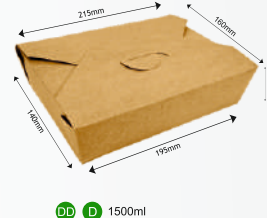

LUNCH BOX (PFB)

KRAFT/WHITE

Lunch boxes are perfect for a variety of hot and cold foods. They are available in a range of 6 sizes varying from 800 ml to 3000 ml. Food boxes are coated and oil and grease resistant. Ideal for service of saucy foods like noodles and pasta, salad with dressings, chicken wings, dimsums and lot more.

SIZE CODE	WHITE/ KRAFT	SIZES	DIMENSIONS			PACKING (Pcs / Case)
			Top/L(mm)	Bottom/B(mm)	Height/H(mm)	
A	White	800ml	132*104	112*90	64	1000
B	White	1200ml	125*120	110*105	90	750
C	White	1400ml	175*140	150*120	63	750
D	White	1500ml	215*160	195*140	48	500
E	White	2000ml	215*158	195*140	63	400
F	White	3000ml	222*165	197*140	90	400
AA	Kraft	800ml	132*104	112*90	64	1000
BB	Kraft	1200ml	125*120	110*105	90	750
CC	Kraft	1400ml	175*140	150*120	63	750
DD	Kraft	1500ml	215*160	195*140	48	500
EE	Kraft	2000ml	215*158	195*140	63	400
FF	Kraft	3000ml	222*165	197*140	90	400

DD D 1500ml

*Can be custom printed to promote your brand

*Any new size can be developed

DOUBLE FLAP