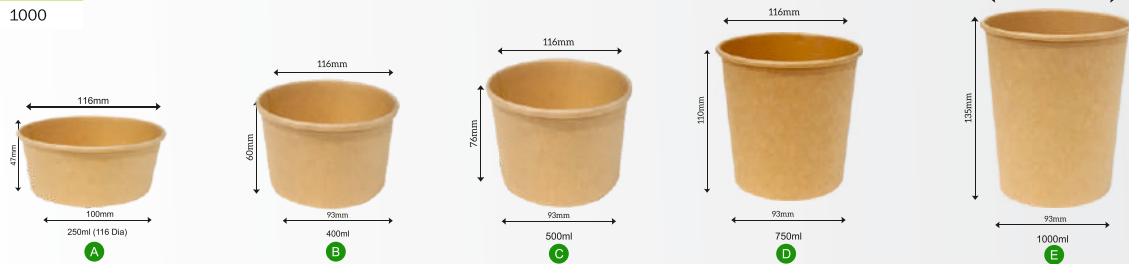

PAPER CONTAINERS (Kraft)

A Best Solution for Curry Takeout

Our paper container are ideally suited for the service of curries, soups, cereals, ice cream etc. Our lid have a interlocking mechanism which provides a tight grip during the transit and keeps the food hot for longer duration.

PAPER CONTAINER

SIZE CODE	KRAFT	SIZES	DIMENSIONS			PACKING (Pcs / Case)
			Top/L(mm)	Bottom/B(mm)	Height/H(mm)	
A	Kraft	250ml (116 Dia)	116	100	47	1000
B	Kraft	400ml	116	93	60	1000
C	Kraft	500ml	116	93	76	1000
D	Kraft	750ml	116	93	110	1000
E	Kraft	1000ml	116	93	135	1000

LIDS

			Top/L(mm)	Bottom/B(mm)	Height/H(mm)	
LA	White	116mm - 2 Layer	116	15	1000	
LB	White	116mm - 3 Layer	116	15	1000	
LC	Plastic Pet	116 Dia	116	10	1000	
LD	Plastic pp	116 Dia	116	1000		

- *Can be custom printed to promote your brand
- *Containers can be sealed from top

OUR USP :
ONE SIZE OF LID
FITS 5 SIZE OF
PAPER CONTAINERS
(250ML/400ML/500ML/750ML/1000ML)

PAPER CONTAINER