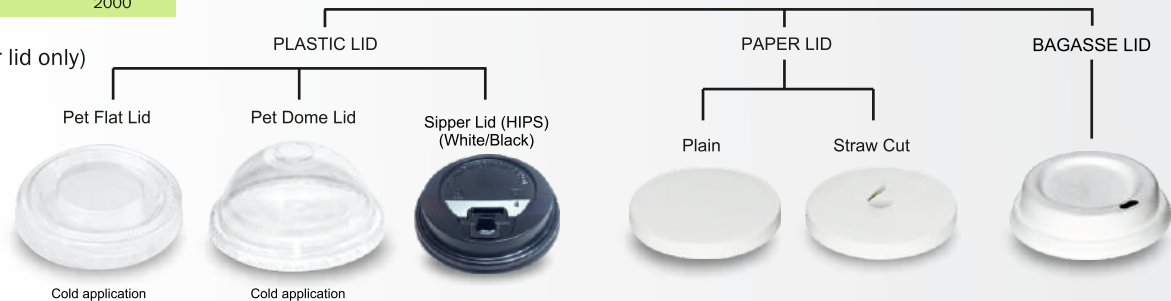

PAPER CUP LIDS

Our range of lids for paper cups keeps your beverages completely airtight so the quality of your drink stays intact and you can enjoy your beverage.

Lid are available in Paper (Plain/Strawcut), Bagasse, Plastic (Sipper/Dome/Hips).

SIZE CODE	COLOR	SIZES	DIMENSIONS	PACKING (Pcs / Case)
			Top Dia (mm)	
LA	White	Plain 80mm (240/330ml)	80	2000
LB	Baggase	Sipper 80mm (240/330ml)	80	2000
LC	Plastic-Hips	Sipper 80mm (240/330ml)	80	2000
LD	Plastic-Pet	Dome 80mm (240/330ml)	80	2000
LE	White	Plain 90mm (360/480/550ml)	90	2000
LF	Baggase	Sipper 90mm (360/480/550ml)	90	2000
LG	Plastic-Hips	Sipper 90mm (360/480/550ml)	90	2000
LH	Plastic-Pet	Dome 90mm (360/480/550ml)	90	2000

*Can be custom printed to promote your brand (paper lid only)

PAPER CUP LIDS