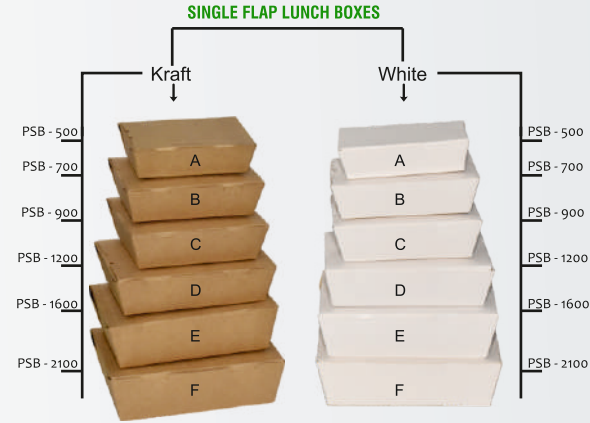

*Can be custom printed to promote your brand

CHARCUTERIE CUPS

FOOD BOX (PSB)

KRAFT/WHITE

The single flap food boxes are available in 6 different sizes and are available in both white and kraft variants. The food boxes are easily to stack due to its sturdy construction and easy to fill due to its simple yet effective closure. Heat can be retained in transit due to secure closure of lid. Ideal for service of Kebab/Tikkas/Dimsum/Rice/Biryani / Dhokla/ Jalebi and lot more.

*Can be custom printed to promote your brand
*Any new size can be developed

SINGLE FLAP

LUNCH BOX (PFB)

KRAFT/WHITE

Lunch boxes are perfect for a variety of hot and cold foods. They are available in a range of 6 sizes varying from 800 ml to 3000 ml. Food boxes are coated and oil and grease resistant. Ideal for service of saucy foods like noodles and pasta, salad with dressings, chicken wings, dimsums and lot more.